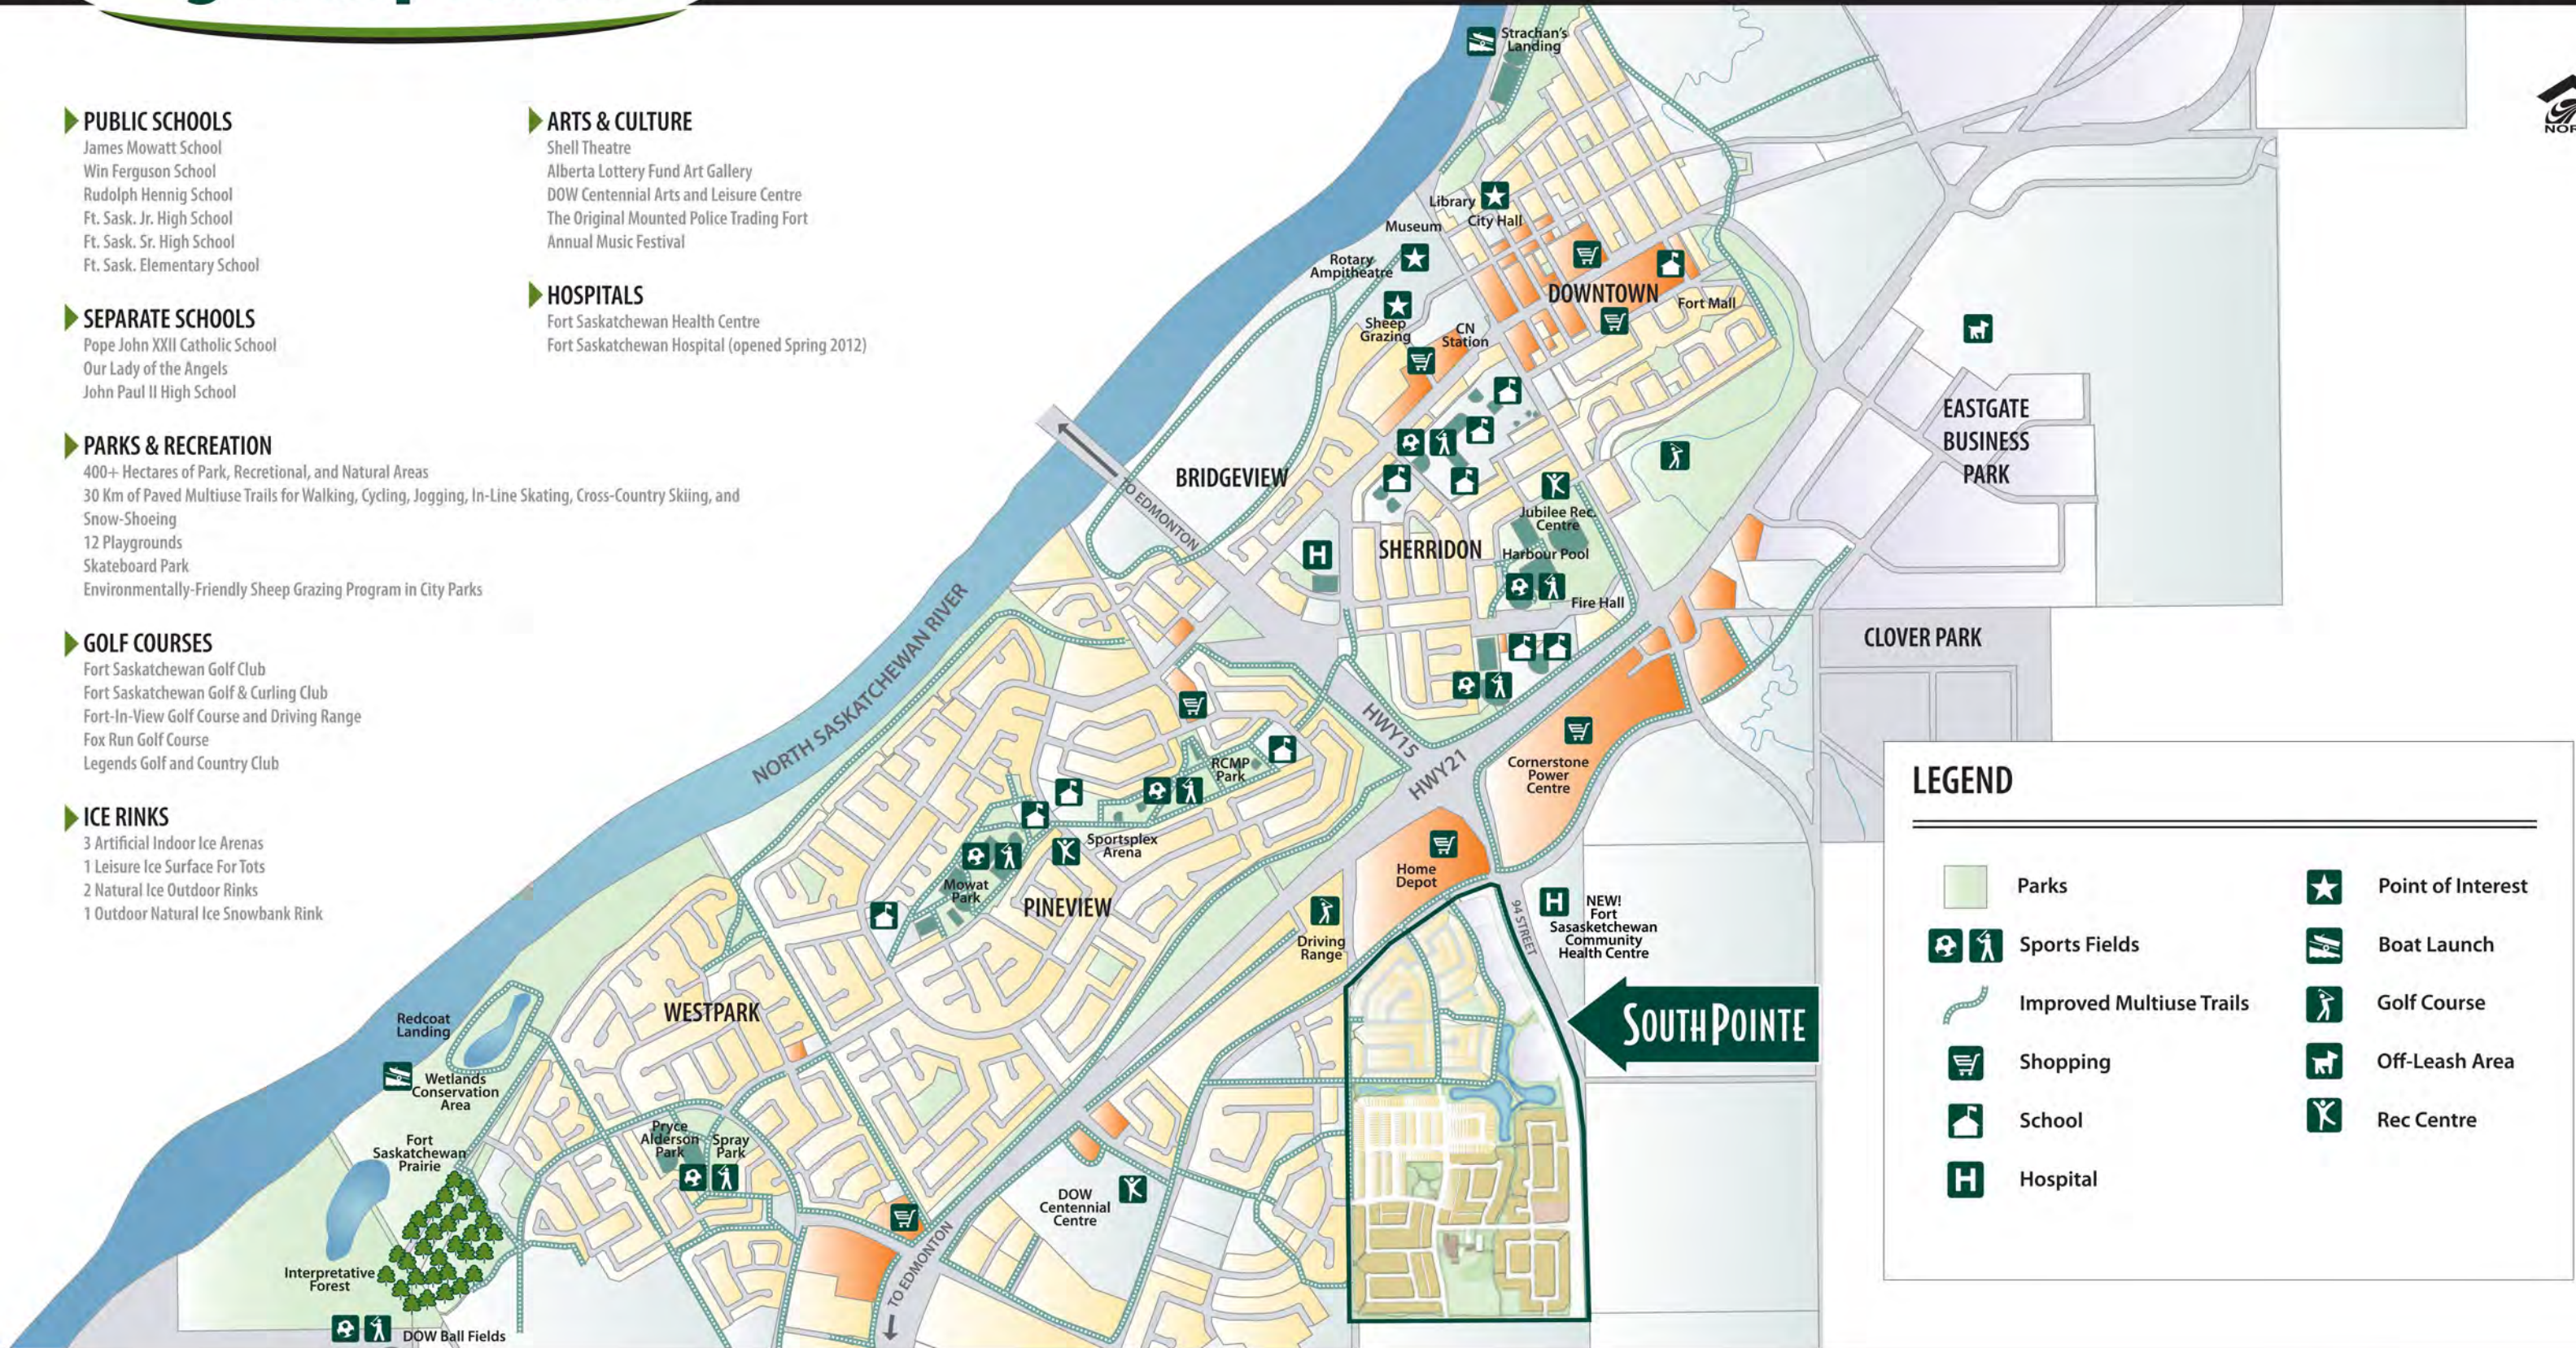

► GOLF COURSES

Fort Saskatchewan Golf Club
Fort Saskatchewan Golf & Curling Club
Fort-In-View Golf Course and Driving Range
Fox Run Golf Course
Legends Golf and Country Club

► ICE RINKS

3 Artificial Indoor Ice Arenas
1 Leisure Ice Surface For Tots
2 Natural Ice Outdoor Rinks
1 Outdoor Natural Ice Snowbank Rink

► ARTS & CULTURE

Shell Theatre
Alberta Lottery Fund Art Gallery
DOW Centennial Arts and Leisure Centre
The Original Mounted Police Trading Fort
Annual Music Festival

► HOSPITALS

Fort Saskatchewan Health Centre
Fort Saskatchewan Hospital (opened Spring 2012)

LEGEND

- | | | | |
|--|--------------------------|--|-------------------|
| | Parks | | Point of Interest |
| | Sports Fields | | Boat Launch |
| | Improved Multiuse Trails | | Golf Course |
| | Shopping | | Off-Leash Area |
| | School | | Rec Centre |
| | Hospital | | |